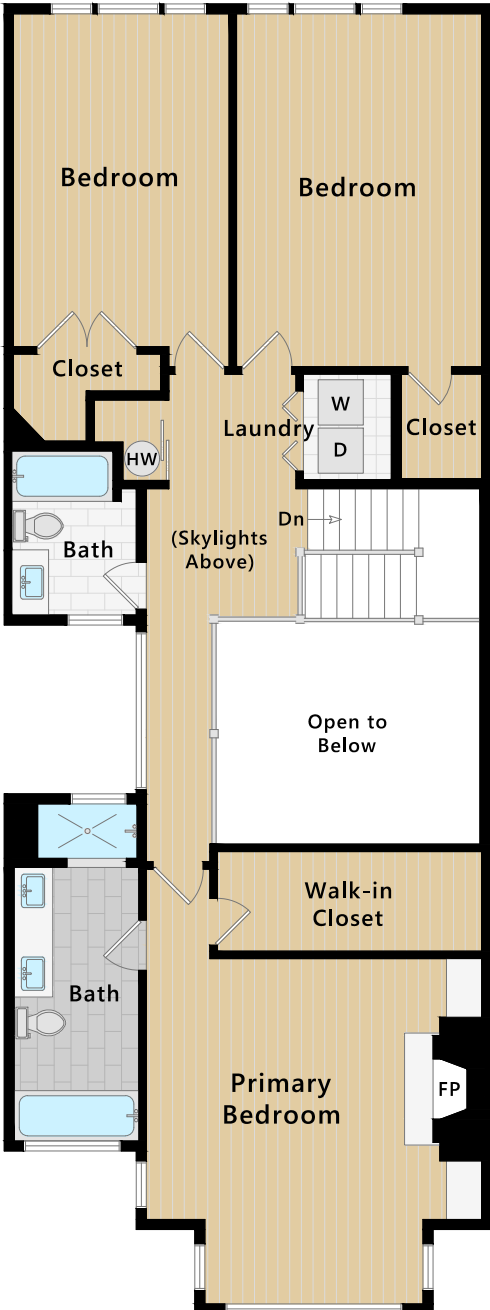

886 Castro Street

San Francisco, CA

Deck

Main Level

Upper Level

Garage