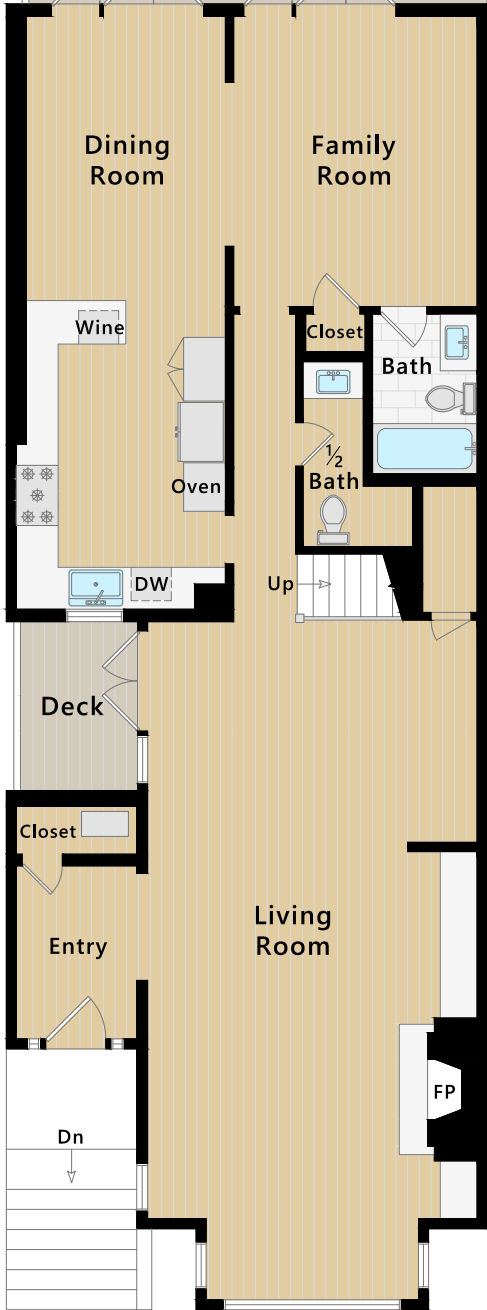

886 Castro Street

San Francisco, CA

Deck

Main Level

Upper Level

Garage