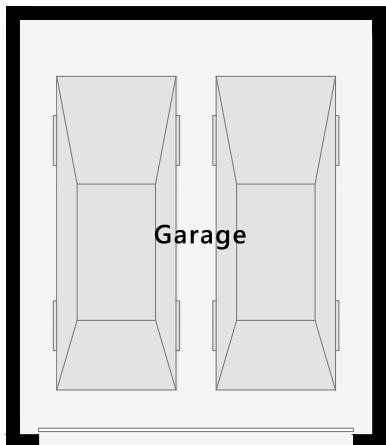

886 Castro Street

San Francisco, CA

Deck

Main Level

Upper Level

Garage